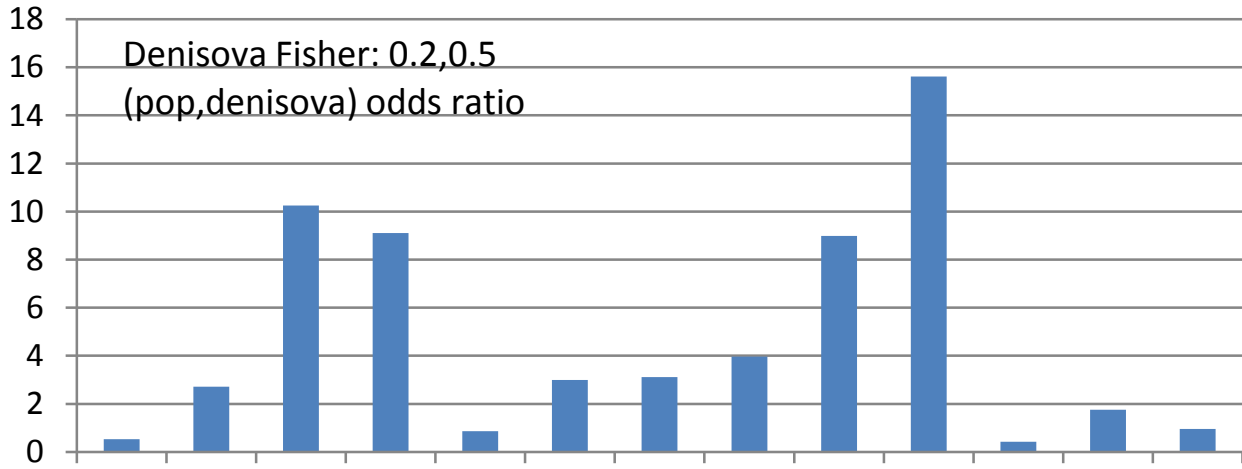

Denisova Fisher: 0.2,0.5
(pop,denisova) odds ratio

HapMapAfricans
CEPHEuropean
HanChineseBeijing
HanChineseSouth
Colombian
HapMapFinnish
British
Iberian
Japanese
KOREAN
Luhya
MapMapMexican
PuertoRican